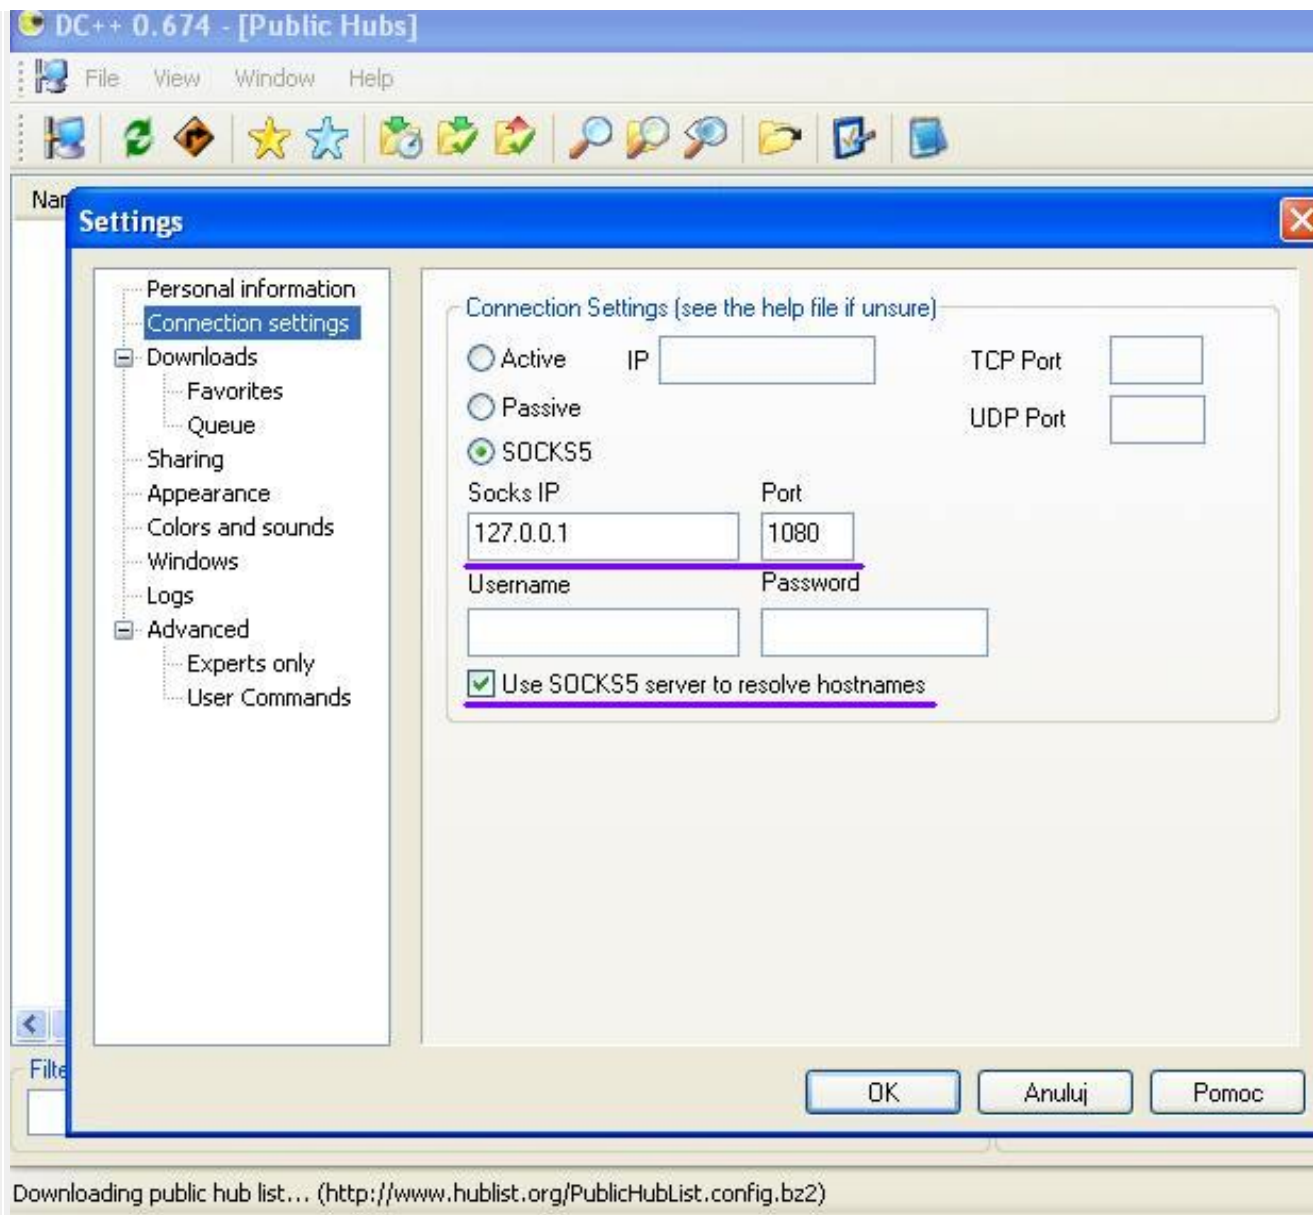

DC++ and other DirectConnect clients [guide by pc131]

[HTTP-Tunnel.com Forum Index -> Documentation](#)

[View previous topic](#) :: [View next topic](#)

Author	Message
<p>bluethought Site Admin</p> <p>Joined: 25 Jun 2005 Posts: 2113</p>	<p> <input type="checkbox"/> Posted: Sat Aug 20, 2005 4:59 pm Post subject: DC++ and other DirectConnect clients [guide by pc131] <input type="button" value="quote"/> </p> <hr/> <p>Quote:</p> <div style="border: 1px solid #ccc; padding: 5px; margin: 5px 0;"> <p>I have prepared a guide to set up DC++ (and other DC clients, i.e. oDC - Opera DC, however HTTP Proxy option is found in ither place than DC++) and if You find it useful and good quality (opinions highly welcome) please put it in Documentation section. So:</p> </div> <p>Direct Connect ++ Setup</p> <ol style="list-style-type: none"> 1. Run Your DC++ client, 2. Go into "Settings" section (File -> Settings), than go into "Connection setting" node and enter the values as shown under,