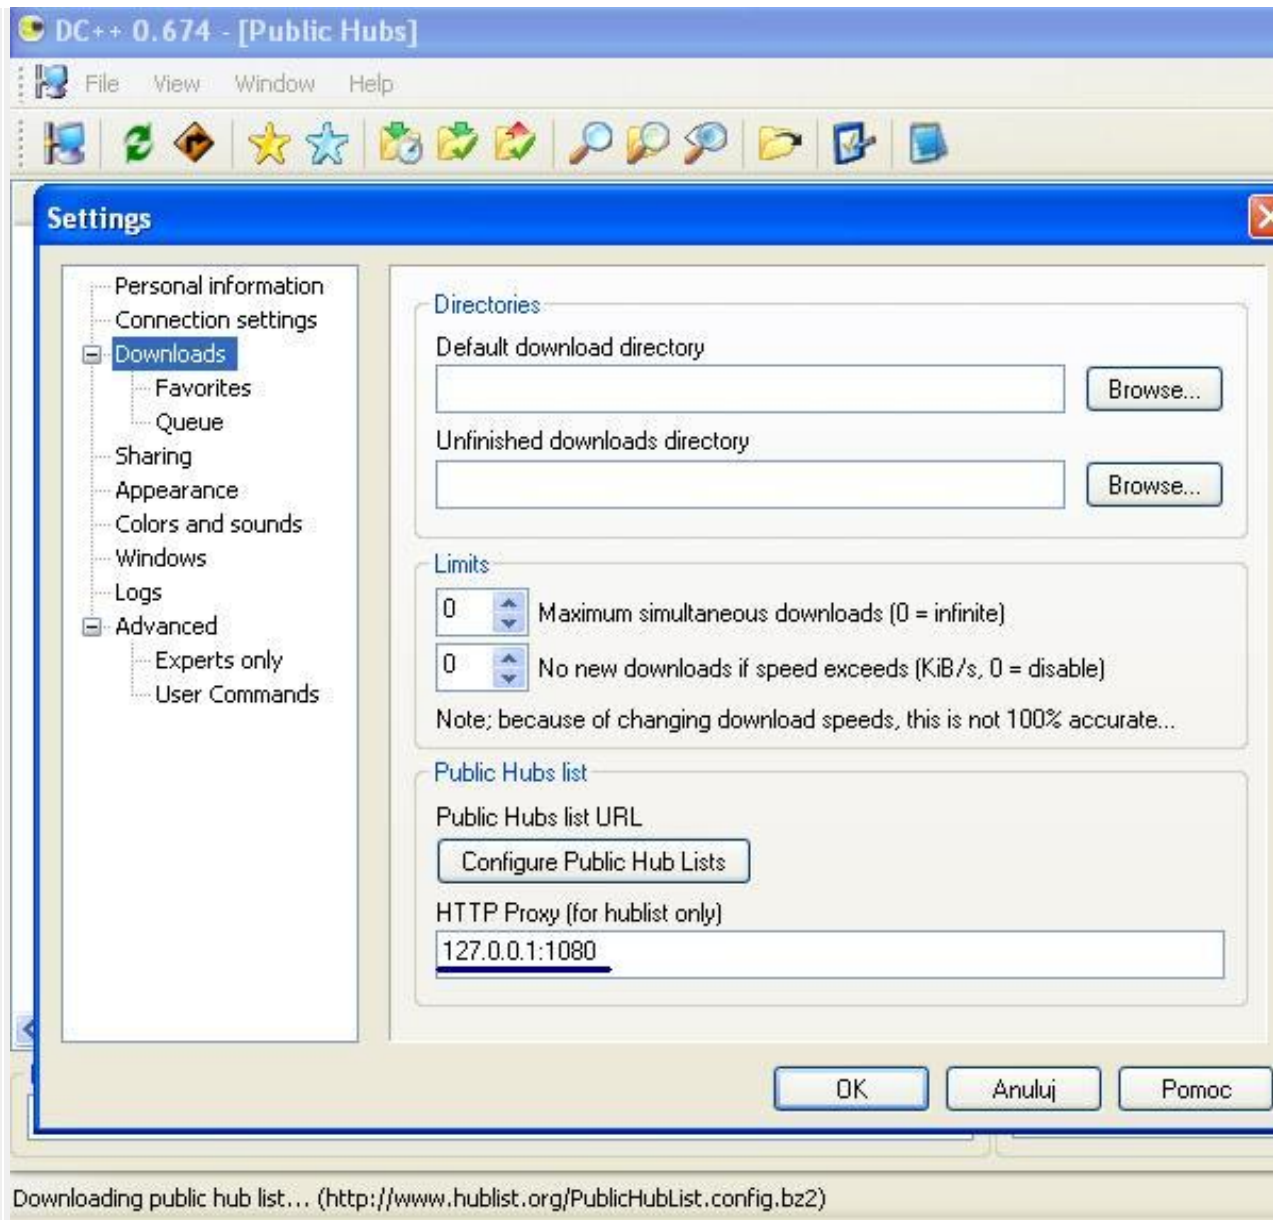

4. Restart Your DC++ client and use it as normal, share Your data and download goodies as shown....