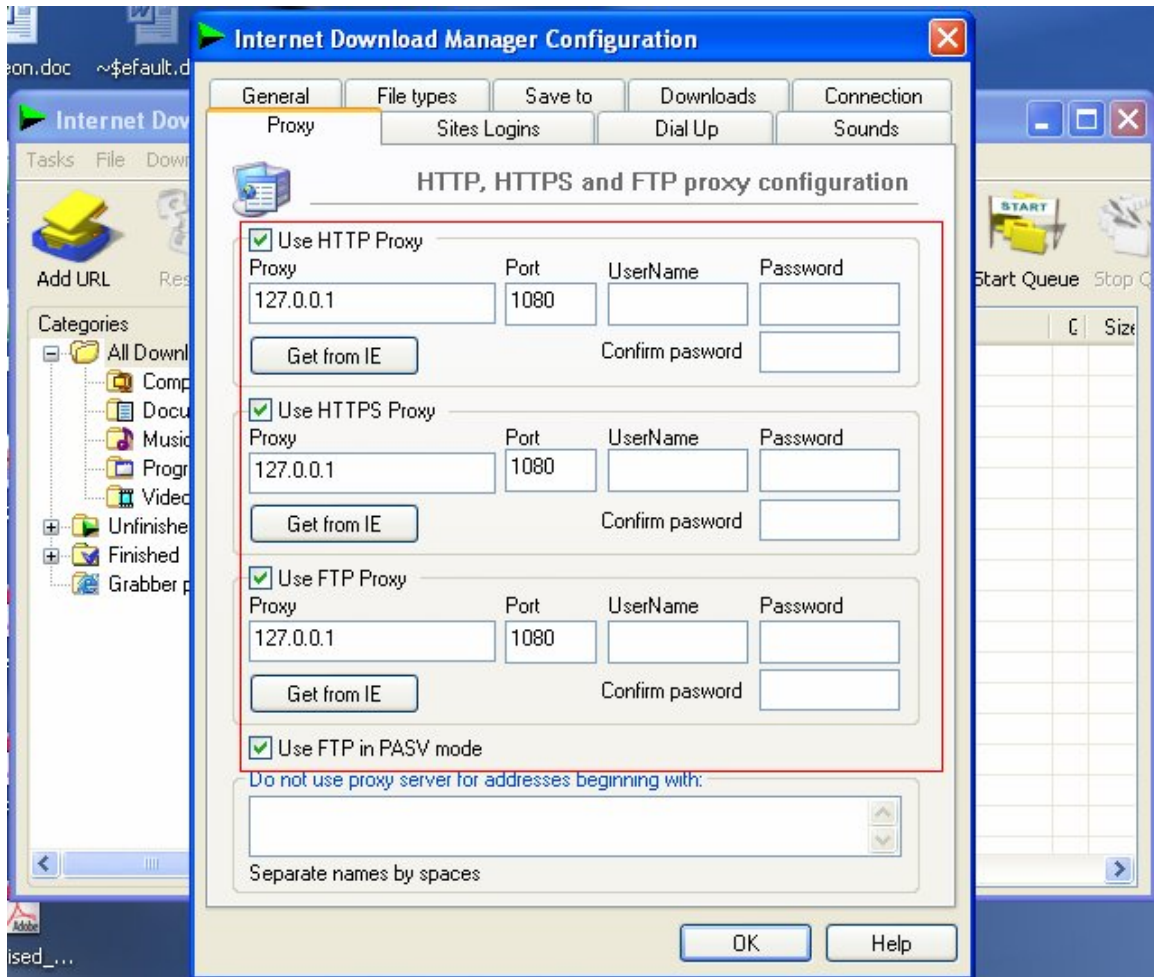

You should see it connecting via HTTP Tunnel and downloading via it